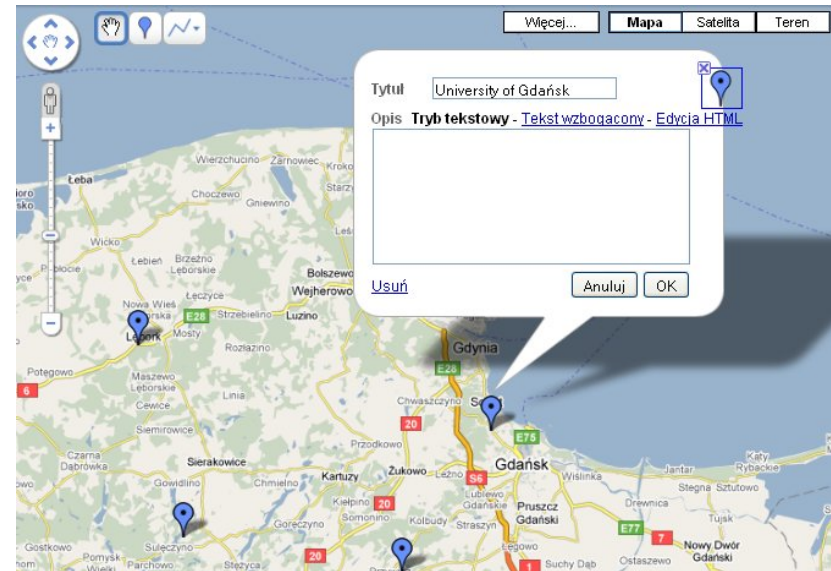

- **News**

News headings will be updated periodically. They will be displayed in a form of short notes with a link to the original article.

- **Database**

All users contact details will be integrated with the NEA database with an advance search option and map browsing.

EXAMPLE

SEARCH

- **SEARCHing** will be one of the main functions of the **BIO-BROK**. It will allow to find names, products, locations, etc.

- **Map** will be an important tool within **BIO-BROK** with which users will be able to browse the closest providers directly on the map. Thanks to different means such as colours and fonts it will be easily readable.