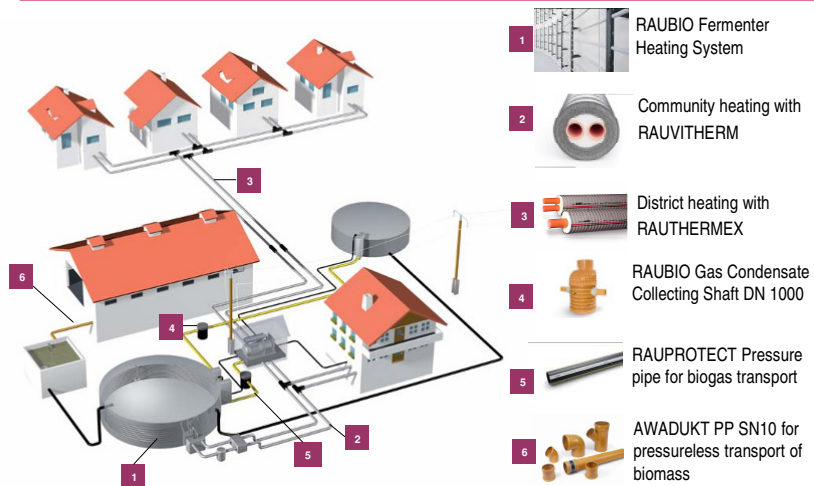

## REHAU-SYSTEM TECHNOLOGY

### REHAU PIPESYSTEMS FOR BIOGASPLANTS

---

© REHAU - PBAU017 16.11.2009 - Seite 4

## REHAU-SYSTEM TECHNOLOGY BIOGAS PLANT PROCESS CHAIN

© REHAU - PBAU017 16.11.2009 - Seite 5

## REHAU PIPE SYSTEMS FOR BIOGAS PLANTS COMPLETE SOLUTIONS FROM ONE SOURCE

© REHAU - PBAU017 16.11.2009 - Seite 6

**REFERENCES**  
**BIOGAS PLANTS**

---

Biogas plant Envitec, Netherlands

Biogas plant Integral, Austria